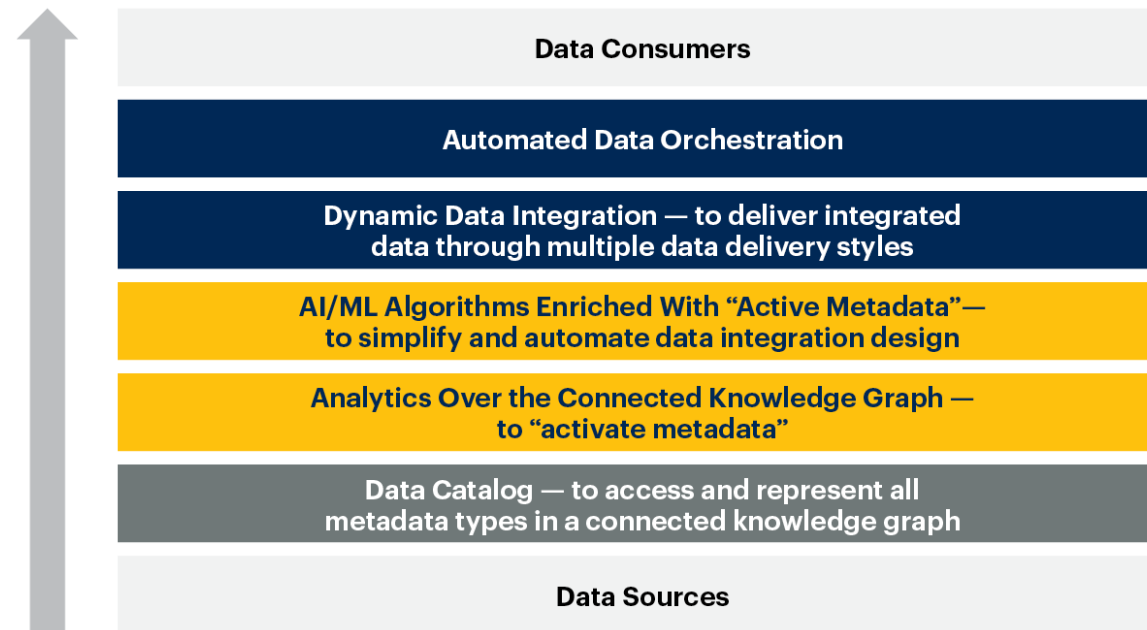

Infrastructure

Containers

Process

DevOps

Composable Applications

Origin : <https://www.akana.com/blog/composable-architecture> (akana)

Composable Applications

Composable Enterprise: The Continuous Build Pipeline

Origin : Gartner AADI Summit "Navigate the Strategic Roadmap to the Future of Applications", 2 Mar 2020, Paul Vincent

Data Fabric

Data Fabric Delivers Integrated Data To All Data Consumers

Data Fabric

Key Pillars of a Comprehensive Data Fabric

■ Data Integration Layer ■ Knowledge Graph and Active Metadata Analysis ■ Data Catalog/ Metadata Layer

[gartner.com](https://www.gartner.com)

Source: Gartner
© 2021 Gartner, Inc. All rights reserved. CTMKT_1274755